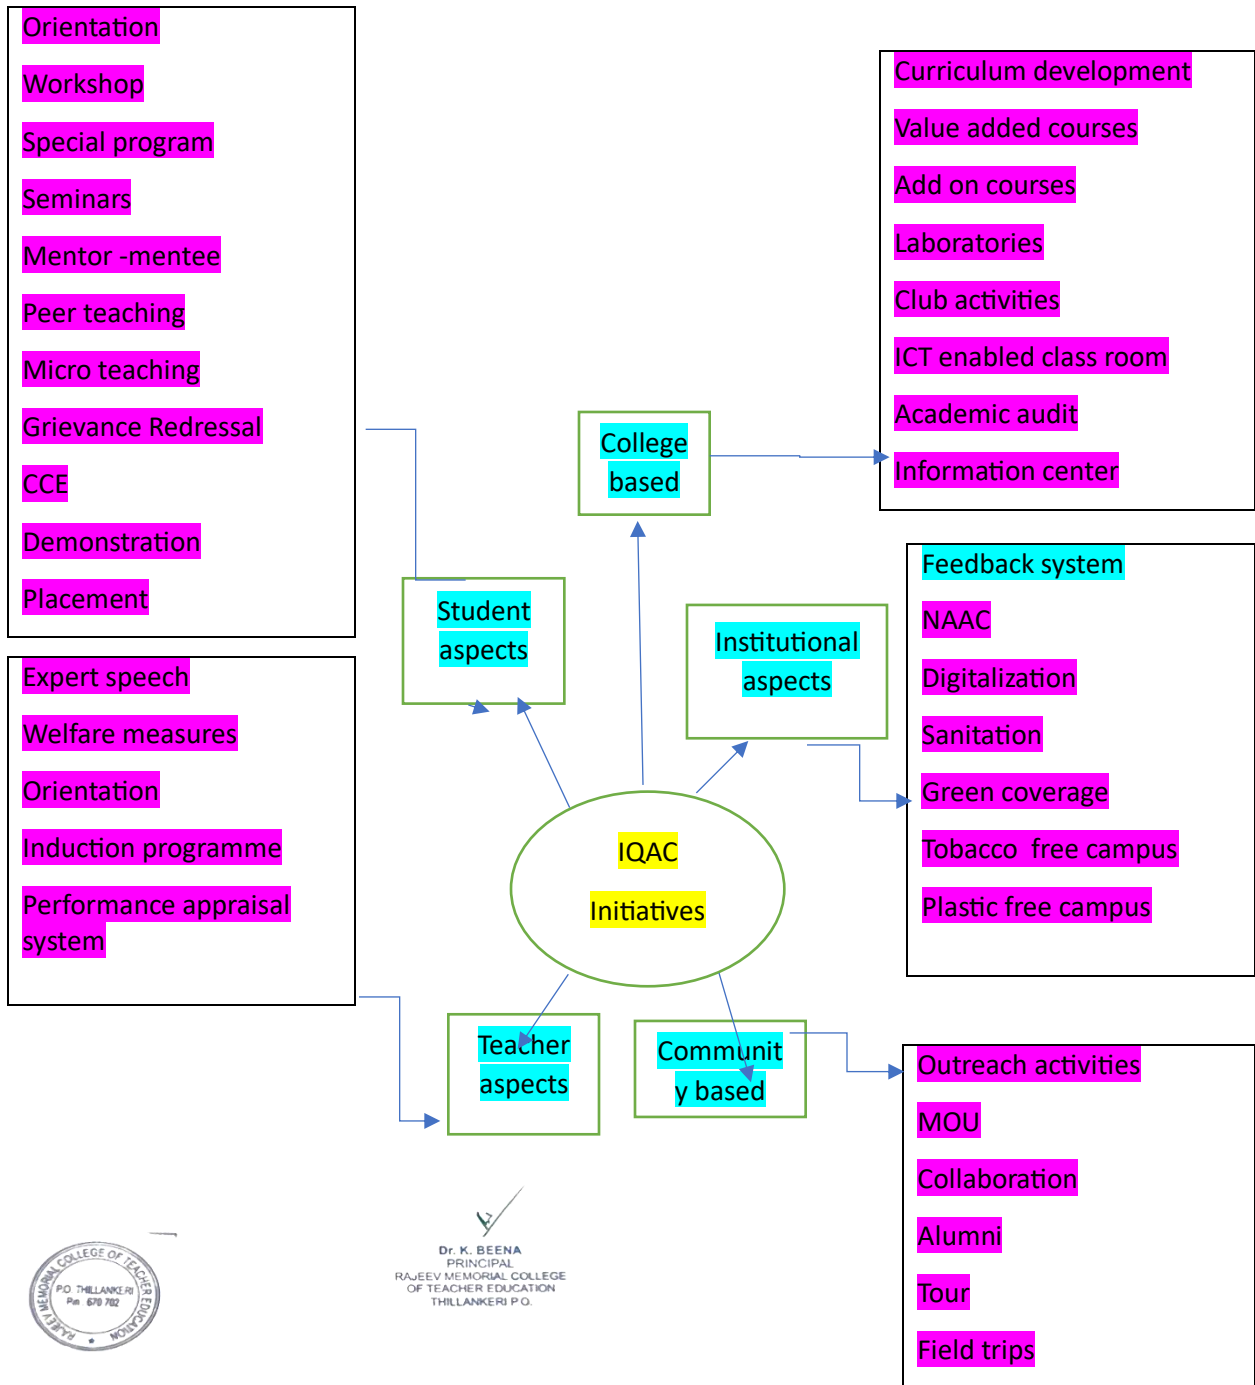

RAJEEV MEMORIAL COLLEGE OF TEACHER EDUCATION

Kavumpadi, Thillaneri P.O., Mattanur (Via), PIN-670 702
Phone: 0490 2405670

Affiliated to University of Kannur
Approved by NCTE/FSRO/BEd./2007-2008/15725 dated 7/12/2007 & recognized by Govt. of Kerala

Dr. K. BEENA
PRINCIPAL
RAJEEV MEMORIAL COLLEGE
OF TEACHER EDUCATION
THILLANKERI P.O.